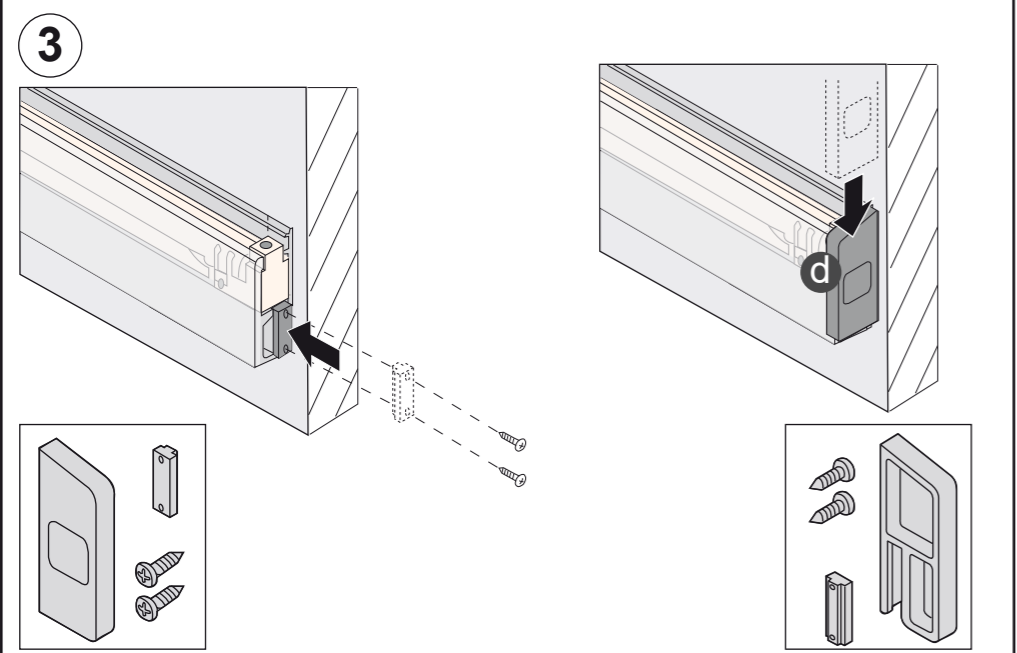

EASY KIT SLIDE WOOD – 80 KG WITH EASY SOFT

A2.10.01 (GR) - V6 - 4/2016