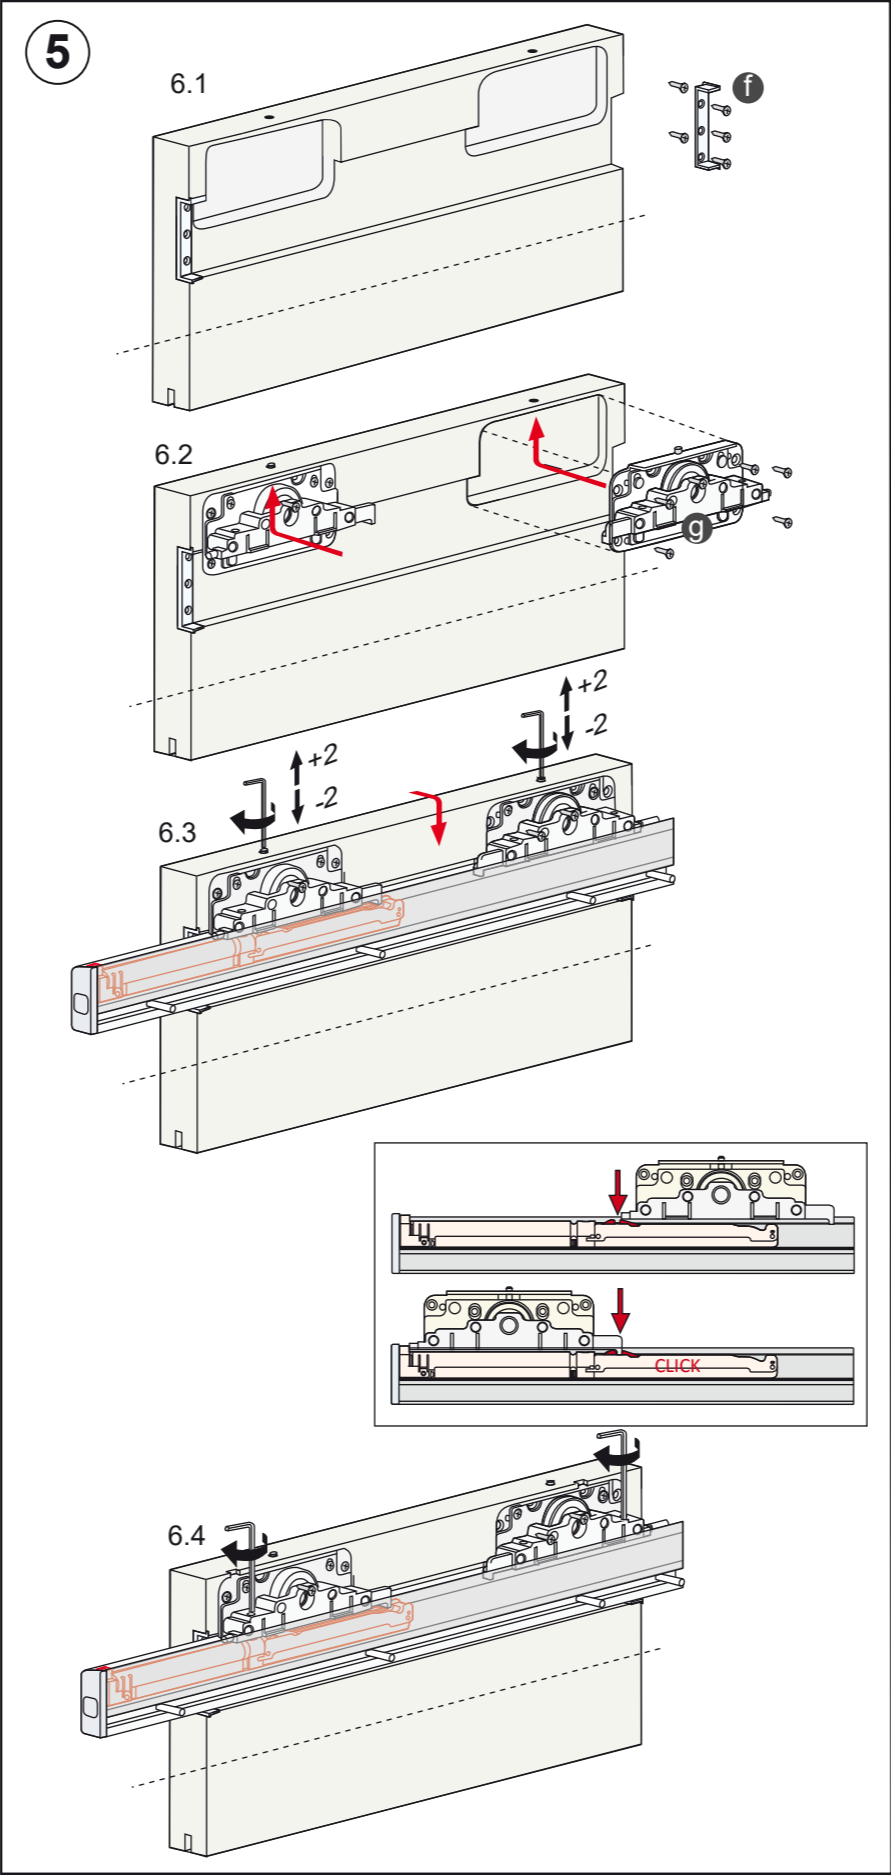

EASY KIT SLIDE WOOD – 80 KG WITH EASY SOFT

A2.10.01 (GR) - V6 - 4/2016