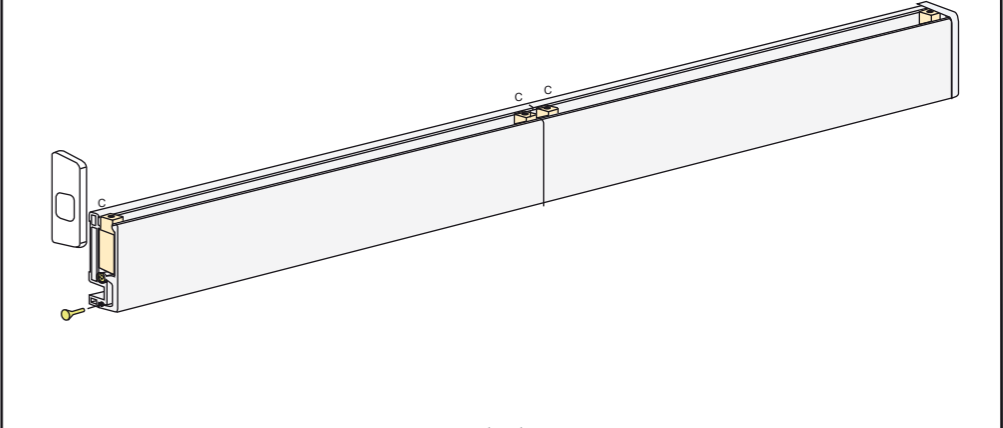

EASY KIT SLIDE WOOD – 80 KG WITH EASY SOFT

A2.10.01 (GR) - V6 - 4/2016