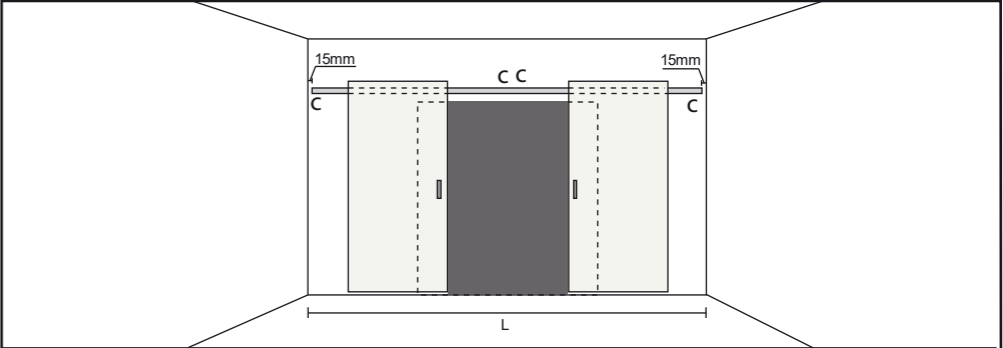

EASY KIT SLIDE WOOD – 80 KG WITH EASY SOFT

A2.10.01 (GR) - V6 - 4/2016