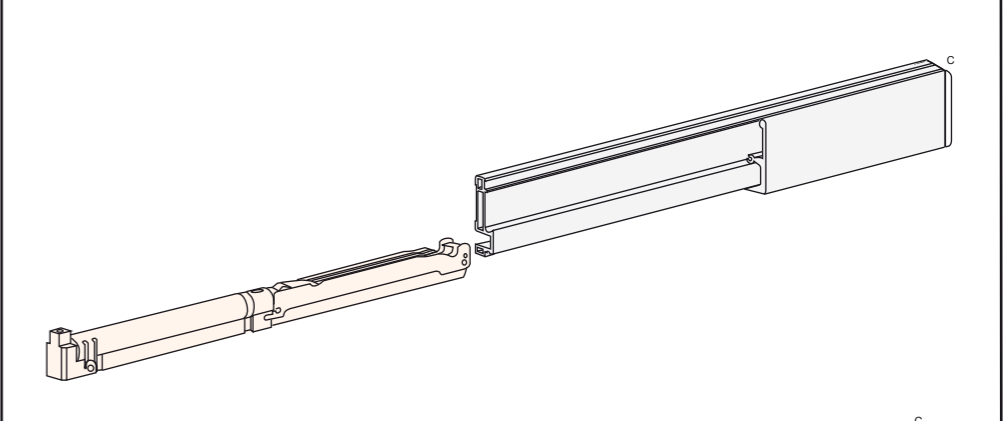

EASY KIT SLIDE WOOD – 80 KG WITH EASY SOFT

A2.10.01 (GR) - V6 - 4/2016