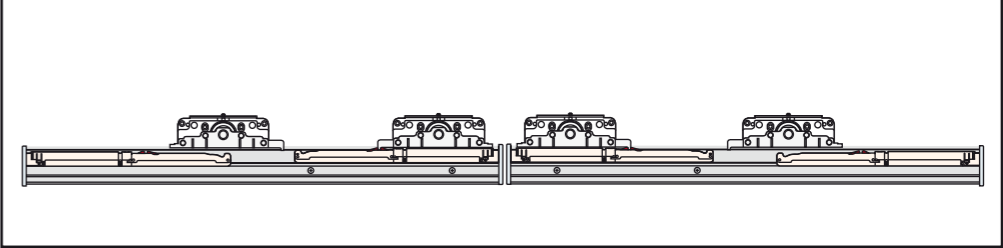

EASY KIT SLIDE WOOD – 80 KG WITH EASY SOFT

A2.10.01 (GR) - V6 - 4/2016