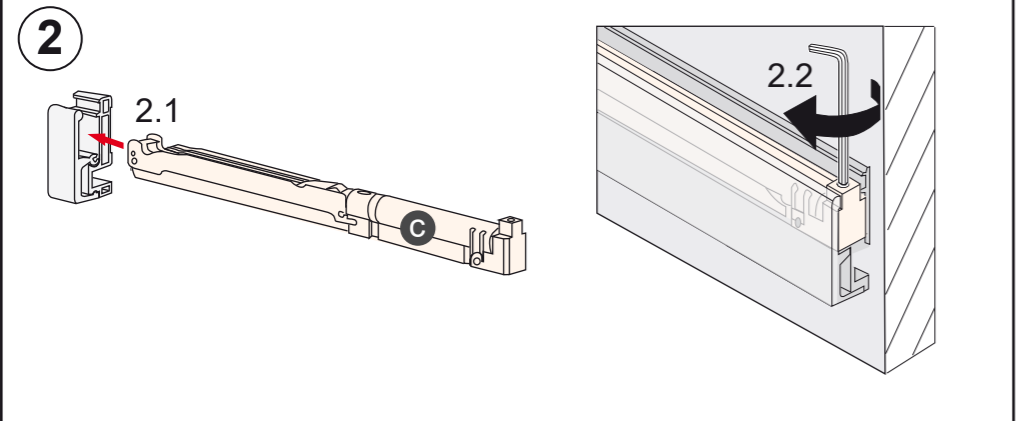

EASY KIT SLIDE WOOD – 80 KG WITH EASY SOFT

A2.10.01 (GR) - V6 - 4/2016