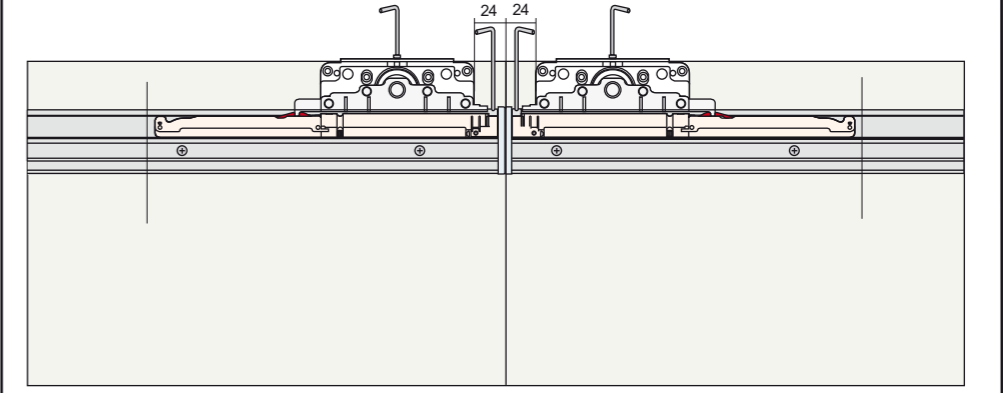

EASY KIT SLIDE WOOD – 80 KG WITH EASY SOFT

A2.10.01 (GR) - V6 - 4/2016